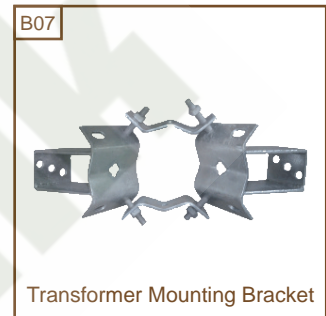

Cast Square Curved Washer

Flat Crossarm Brace

Alley Arm Brace

V Crossarm Brace

Vertical Crossarm Brace

Insulator Bracket

Luminaire Support Arm

Transformer Mounting Bracket

Cutout & Arrester Bracket

Cutout & Arrester Bracket

Pole Band

Cutout & Arrester Bracket

Pole Top Bracket

Long Shank-For Wood Crossarms
Line Post Studs

Short Shank-For Steel Crossarms
Line Post Studs

Pole Top Pin