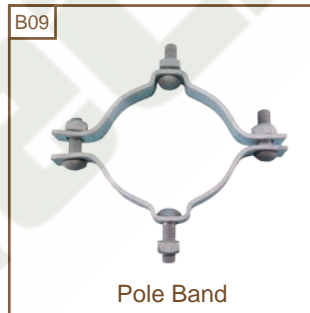

Cast Square Curved Washer

Flat Crossarm Brace

Alley Arm Brace

V Crossarm Brace

Vertical Crossarm Brace

Insulator Bracket

Luminaire Support Arm

Transformer Mounting Bracket

Cutout & Arrester Bracket

Cutout & Arrester Bracket

Pole Band

Cutout & Arrester Bracket

Pole Top Bracket

Long Shank-For Wood Crossarms
Line Post Studs

Short Shank-For Steel Crossarms
Line Post Studs

Pole Top Pin

LONG SHANK TYPE FOR WOOD CROSSARMS
Crossarm Pin

SHORT SHANK TYPE FOR STEEL CROSSARMS
Crossarm Pin

LONG SHANK TYPE FOR WOOD CROSSARMS
Crossarm Pin

SHORT SHANK TYPE FOR STEEL CROSSARMS
Crossarm Pin

Pole Line Hardware