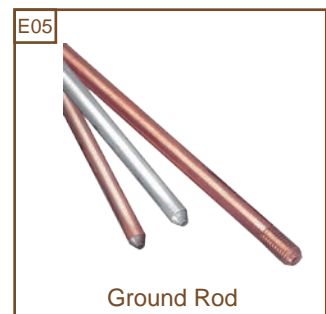

Pole Line Hardware

Email: sales@yokelink.com

Website: www.yokelink.com

Tel.: +86-574-86180809