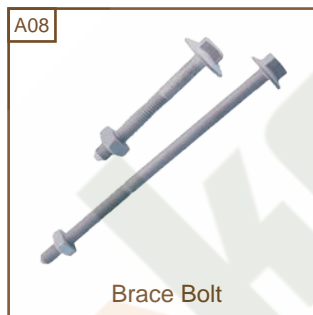

Pole Line Hardware

Email: sales@yokelink.com

Website: www.yokelink.com

Tel.: +86-574-86180809