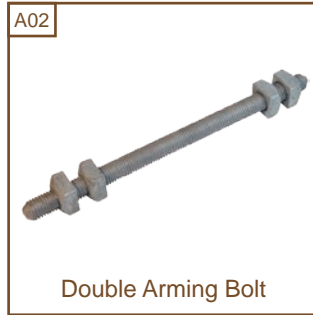

Pole Line Hardware

Email: sales@yokelink.com

Website: www.yokelink.com

Tel.: +86-574-86180809