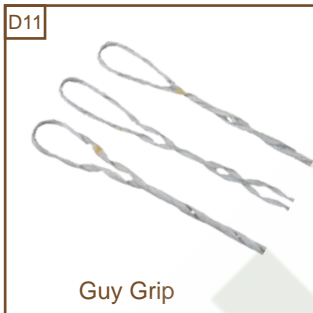

Pole Line Hardware

Email: sales@yokelink.com

Website: www.yokelink.com

Tel.: +86-574-86180809