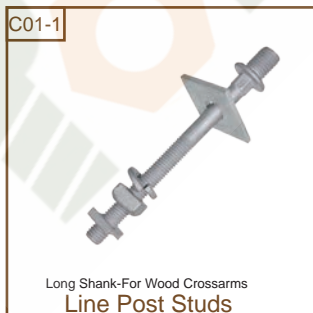

Cast Square Curved Washer

Flat Crossarm Brace

Alley Arm Brace

V Crossarm Brace

Vertical Crossarm Brace

Insulator Bracket

Luminaire Support Arm

Transformer Mounting Bracket

Cutout & Arrester Bracket

Cutout & Arrester Bracket

Pole Band

Cutout & Arrester Bracket

Pole Top Bracket

Long Shank-For Wood Crossarms
Line Post Studs

Short Shank-For Steel Crossarms
Line Post Studs

Pole Top Pin

LONG SHANK TYPE FOR WOOD CROSSARMS
Crossarm Pin

SHORT SHANK TYPE FOR STEEL CROSSARMS
Crossarm Pin

LONG SHANK TYPE FOR WOOD CROSSARMS
Crossarm Pin

SHORT SHANK TYPE FOR STEEL CROSSARMS
Crossarm Pin

Pole Line Hardware