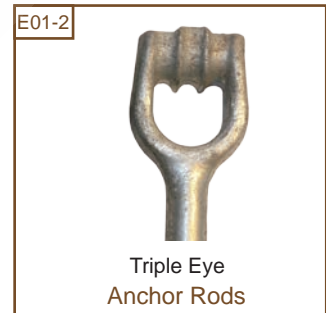

Pole Line Hardware

Email: sales@yokelink.com

Website: www.yokelink.com

Tel.: +86-574-86180809