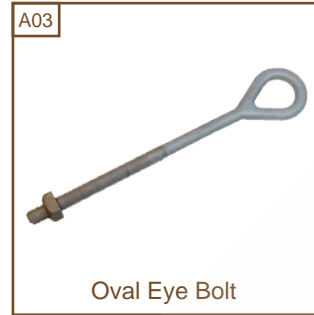

Pole Line Hardware

Email: sales@yokelink.com

Website: www.yokelink.com

Tel.: +86-574-86180809