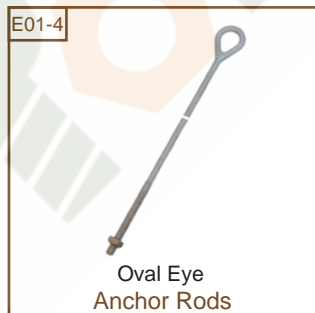

Pole Line Hardware

Email: sales@yokelink.com

Website: www.yokelink.com

Tel.: +86-574-86180809