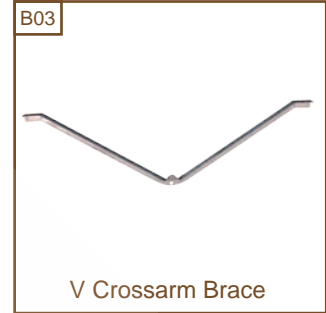

Cast Square Curved Washer

Flat Crossarm Brace

Alley Arm Brace

V Crossarm Brace

Vertical Crossarm Brace

Insulator Bracket

Luminaire Support Arm

Transformer Mounting Bracket

Cutout & Arrester Bracket

Cutout & Arrester Bracket

Pole Band

Cutout & Arrester Bracket

Pole Top Bracket

Long Shank-For Wood Crossarms
Line Post Studs

Short Shank-For Steel Crossarms
Line Post Studs

Pole Top Pin