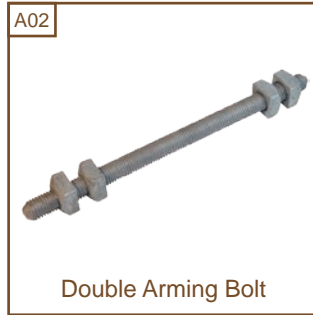

Pole Line Hardware

Email: sales@yokelink.com

Website: www.yokelink.com

Tel.: +86-574-86180809

Pole Line Hardware

Email: sales@yokelink.com

Website: www.yokelink.com

Tel.: +86-574-86180809